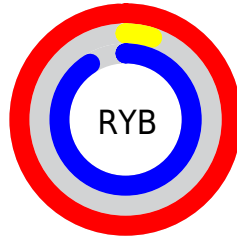

- Red (99%)
- Yellow (5%)
- Blue (91%)