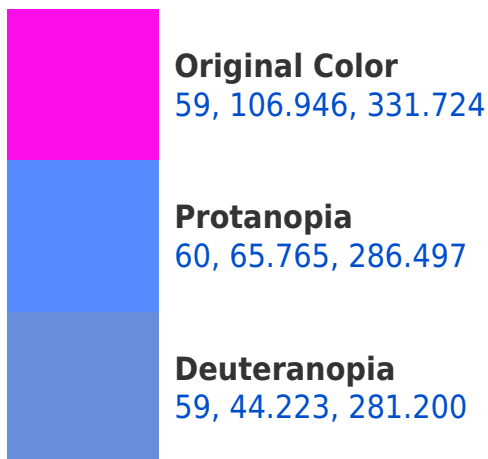

## **Background**

This preview shows how black text looks on a background with the CIELCh color 59, 106.946, 331.724.

This preview shows how white text looks on a background with the CIELCh color 59, 106.946,

## Dichromacy

**Tritanopia**  
59, 63.400, 25.280

# Trichromacy

**Original Color**  
59, 106.946, 331.724

**Protanomaly**  
53, 88.311, 307.928

**Deuteranomaly**  
53, 75.446, 311.646

**Tritanomaly**  
57, 73.656, 356.769

# Monochromacy

**Original Color**  
59, 106.946, 331.724

**Achromatopsia**  
46, 0.006, 296.813

**Achromatomaly**  
46, 54.383, 329.663