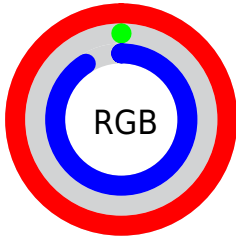

Distribution

- Red (100%)
- Green (0%)
- Blue (91%)