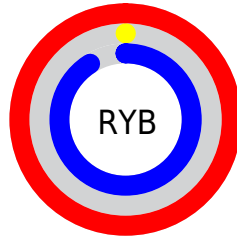

- Red (100%)
- Yellow (0%)
- Blue (91%)