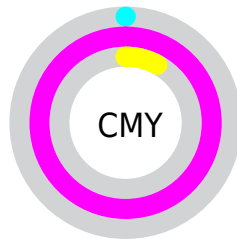

# Details

The CIELCh color **59, 108.122, 331.709** is a light color, and the websafe version is hex **FF33FF**. The color can be described as light saturated magenta. A complement of this color would be **87, 117.883, 136.530**, and the grayscale version is **43, 0.006, 296.813**.

A 20% lighter version of the original color is **68, 89.498, 327.438**, and **45, 87.790, 331.618** is the 20% darker color. If you saturate the color by 10%, you get **59, 108.159, 331.724**, and if you desaturate by 10%, it is **60, 106.557, 331.324**.

# Distribution

- Red (100%)
- Green (0%)
- Blue (92%)

- Red (100%)
- Yellow (0%)
- Blue (92%)

- Cyan (0%)
- Magenta (100%)
- Yellow (8%)
- Black (0%)

- Cyan (0%)
- Magenta (100%)
- Yellow (8%)

# Brightness & Saturation Gradients

These gradients show how the CIELCh color 59, 108.122, 331.709 changes by changing the brightness by 10 percent. The first figure shows a shift by +10% for each color and the second figure -10%.