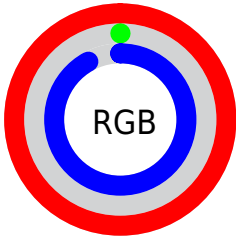

Distribution

- Red (100%)
- Green (0%)
- Blue (92%)