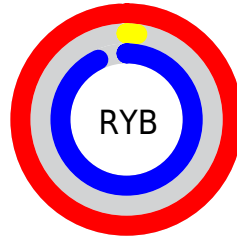

- Red (99%)
- Yellow (2%)
- Blue (93%)