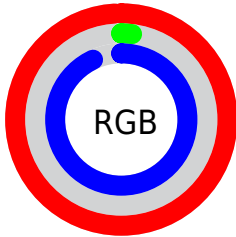

Distribution

- Red (99%)
- Green (2%)
- Blue (93%)