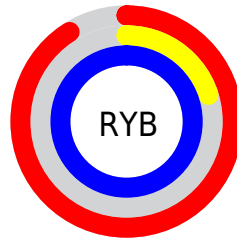

- Red (91%)
- Yellow (20%)
- Blue (100%)