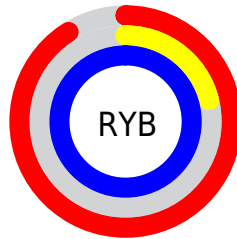

- Red (91%)
- Yellow (21%)
- Blue (100%)