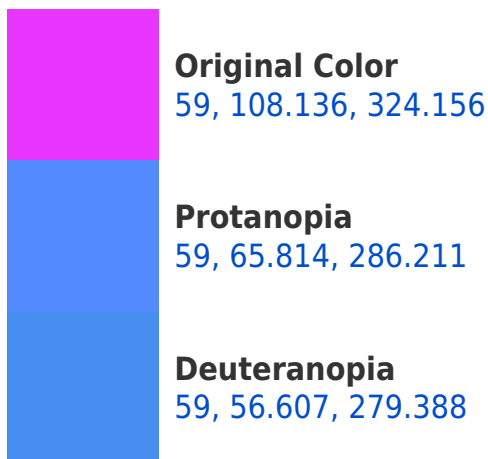

## Background

This preview shows how black text looks on a background with the CIELCh color 59, 108.136, 324.156.

This preview shows how white text looks on a background with the CIELCh color 59, 108.136, 324.156.

## Dichromacy

**Tritanopia**  
59, 44.839, 19.497

# Trichromacy

**Original Color**  
59, 108.136, 324.156

**Protanomaly**  
55, 83.734, 303.716

**Deuteranomaly**  
55, 77.797, 301.942

**Tritanomaly**  
57, 61.659, 345.043

# Monochromacy

**Original Color**  
59, 108.136, 324.156

**Achromatopsia**  
54, 0.007, 296.813

**Achromatomaly**  
53, 47.424, 323.368