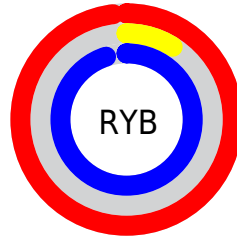

- Red (98%)
- Yellow (9%)
- Blue (95%)