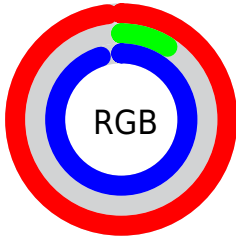

Distribution

- Red (98%)
- Green (9%)
- Blue (95%)