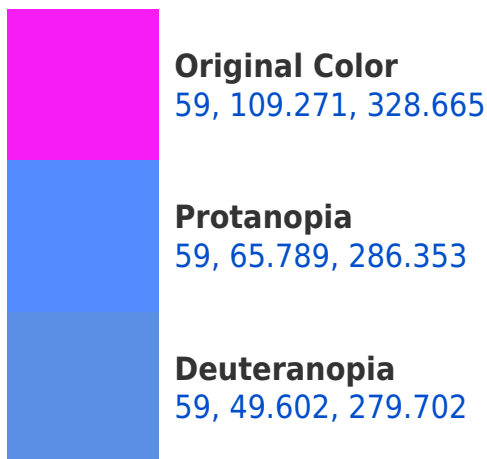

## Background

This preview shows how black text looks on a background with the CIELCh color 59, 109.271, 328.665.

This preview shows how white text looks on a background with the CIELCh color 59, 109.271, 328.665.

## Dichromacy

**Tritanopia**  
59, 57.314, 23.852

# Trichromacy

**Original Color**  
59, 109.271, 328.665

**Protanomaly**  
54, 87.517, 306.521

**Deuteranomaly**  
53, 76.901, 307.527

**Tritanomaly**  
57, 69.899, 352.520

# Monochromacy

**Original Color**  
59, 109.271, 328.665

**Achromatopsia**  
49, 0.007, 296.813

**Achromatomaly**  
48, 52.795, 327.308