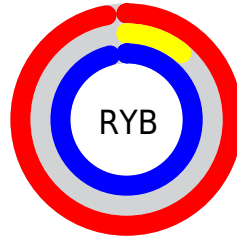

- Red (97%)
- Yellow (11%)
- Blue (96%)