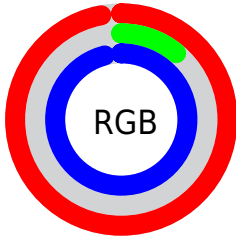

Distribution

- Red (97%)
- Green (11%)
- Blue (96%)