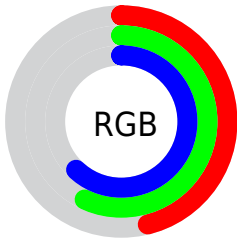

Distribution

- Red (46%)
- Green (57%)
- Blue (62%)