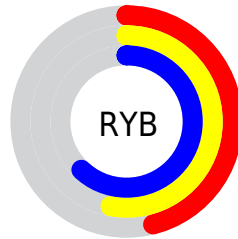

- Red (46%)
- Yellow (53%)
- Blue (62%)