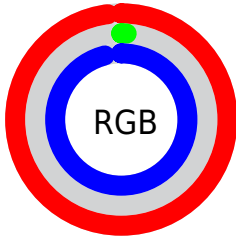

Distribution

- Red (98%)
- Green (1%)
- Blue (96%)