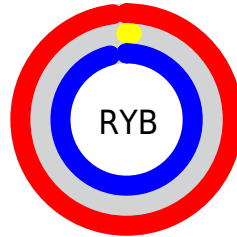

- Red (98%)
- Yellow (1%)
- Blue (96%)