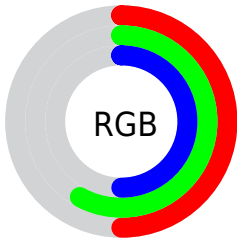

Distribution

- Red (50%)
- Green (58%)
- Blue (50%)