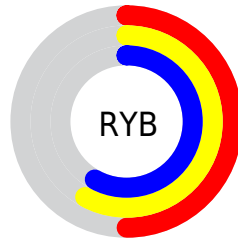

- Red (50%)
- Yellow (58%)
- Blue (58%)