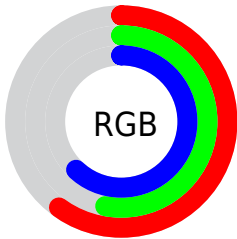

Distribution

Red (60%)

Green (53%)

Blue (62%)