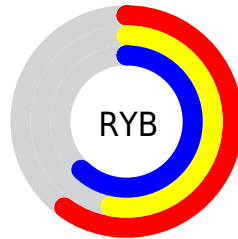

# Details

The CIELCh color  $59, 14.280, 319.952$  is a dark color, and the websafe version is hex  $999999$ . A complement of this color would be  $63, 14.188, 138.706$ , and the grayscale version is  $60, 0.008, 296.813$ .

A 20% lighter version of the original color is  $79, 14.602, 319.041$ , and  $39, 14.640, 319.914$  is the 20% darker color. If you saturate the color by 10%, you get  $55, 24.691, 320.401$ , and if you desaturate by 10%, it is  $63, 3.981, 319.478$ .

# Distribution

Red (60%)

Green (53%)

Blue (62%)

Red (60%)

Yellow (53%)

Blue (62%)

Cyan (3%)