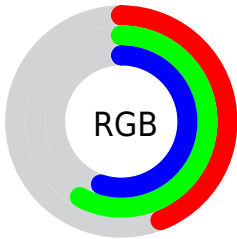

Distribution

- Red (44%)
- Green (58%)
- Blue (55%)