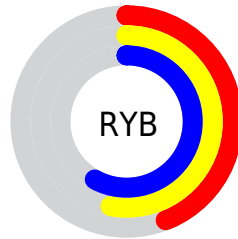

- Red (44%)
- Yellow (53%)
- Blue (58%)