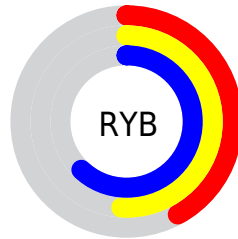

A 20% lighter version of the original color is  $79, 15.542, 218.650$ , and  $39, 15.408, 218.924$  is the 20% darker color. If you saturate the color by 10%, you get  $57, 19.396, 218.183$ , and if you desaturate by 10%, it is  $61, 11.199, 216.988$ .

# Distribution

Red (42%)

Green (58%)

Blue (62%)

Red (42%)

Yellow (51%)

Blue (62%)

Cyan (33%)