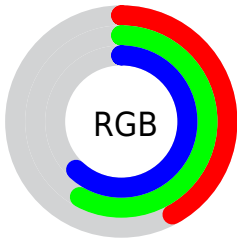

Distribution

Red (42%)

Green (58%)

Blue (62%)