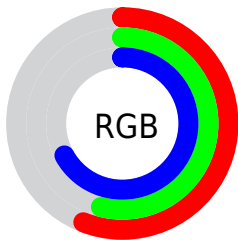

Distribution

- Red (56%)
- Green (54%)
- Blue (67%)