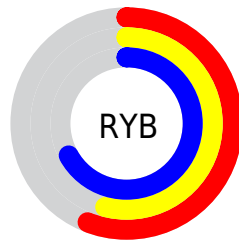

- Red (56%)
- Yellow (54%)
- Blue (67%)