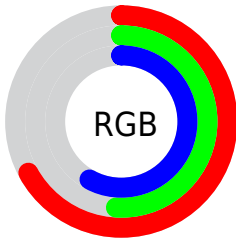

Distribution

Red (67%)

Green (51%)

Blue (58%)