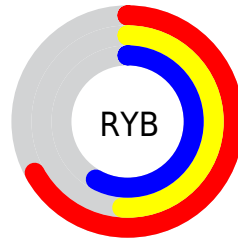

# Details

The CIELCh color  $59, 18.486, 352.347$  is a light color, and the websafe version is hex `CC9999`. A complement of this color would be  $67, 17.614, 167.798$ , and the grayscale version is  $60, 0.008, 296.813$ .

A 20% lighter version of the original color is  $79, 18.685, 352.125$ , and  $39, 18.740, 351.233$  is the 20% darker color. If you saturate the color by 10%, you get  $55, 26.464, 353.593$ , and if you desaturate by 10%, it is  $64, 10.594, 351.263$ .

# Distribution

Red (67%)

Green (51%)

Blue (58%)

Red (67%)

Yellow (51%)

Blue (58%)

Cyan (0%)