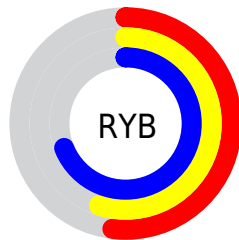

# Details

The CIELCh color  $59, 20.500, 285.712$  is a light color, and the websafe version is hex  $9999CC$ . A complement of this color would be  $69, 19.815, 99.853$ , and the grayscale version is  $59, 0.008, 296.813$ .

A 20% lighter version of the original color is  $79, 20.910, 286.539$ , and  $39, 20.337, 285.262$  is the 20% darker color. If you saturate the color by 10%, you get  $54, 29.392, 287.387$ , and if you desaturate by 10%, it is  $64, 11.903, 284.278$ .

# Distribution

Red (52%)

Green (55%)

Blue (69%)

Red (52%)

Yellow (55%)

Blue (69%)

Cyan (24%)