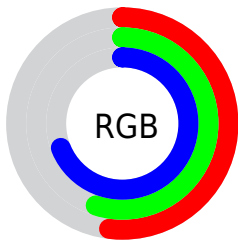

Distribution

Red (52%)

Green (55%)

Blue (69%)