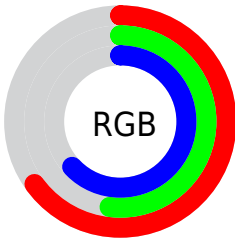

Distribution

- Red (65%)
- Green (52%)
- Blue (63%)