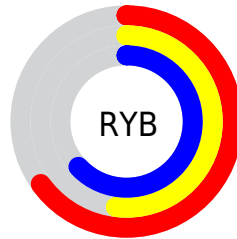

- Red (65%)
- Yellow (52%)
- Blue (63%)