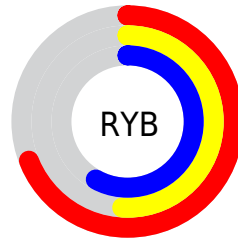

## Conversions Part 2

<b>Format</b>	<b>Color</b>
<a href="#">RYB</a>	<a href="#">175, 129, 148</a>
Decimal	<a href="#">11501972</a>
CIELab	<a href="#">59.00, 20.73, -3.21</a>
CIElCh	<a href="#">59, 20.981, 351.188</a>
Yxy	<a href="#">27.0277, 0.3452, 0.3014</a>
Android (android.graphics.Color)	<a href="#">4289692052 (0xFFAF8194)</a>
YUV	<a href="#">144.9200, 1.5184, 26.3802</a>
Hunter-Lab	<a href="#">51.9882, 15.3056, 0.2645</a>

# Details

The CIELCh color  $59, 20.981, 351.188$  is a light color, and the websafe version is hex `CC9999`. A complement of this color would be  $68, 19.990, 166.164$ , and the grayscale version is  $60, 0.008, 296.813$ .

A 20% lighter version of the original color is  $79, 21.060, 350.962$ , and  $39, 21.121, 351.805$  is the 20% darker color. If you saturate the color by 10%, you get  $55, 29.149, 352.447$ , and if you desaturate by 10%, it is  $64, 12.843, 350.094$ .

# Distribution

Red (69%)

Green (51%)

Blue (58%)

Red (69%)

Yellow (51%)

Blue (58%)

Cyan (0%)