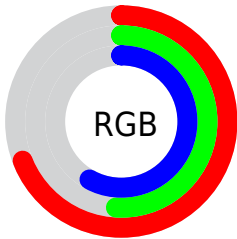

Distribution

Red (69%)

Green (51%)

Blue (58%)