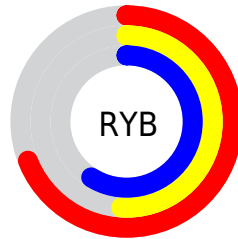

A 20% lighter version of the original color is  $79, 21.561, 348.469$ , and  $39, 21.650, 348.923$  is the 20% darker color. If you saturate the color by 10%, you get  $55, 29.803, 349.714$ , and if you desaturate by 10%, it is  $64, 13.190, 347.484$ .

# Distribution

Red (69%)

Green (51%)

Blue (59%)

Red (69%)

Yellow (51%)

Blue (59%)

Cyan (0%)