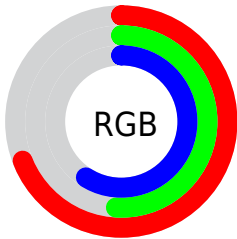

Distribution

Red (69%)

Green (51%)

Blue (59%)