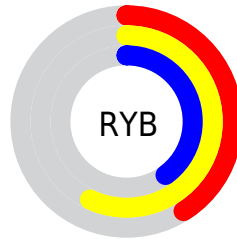

- Red (41%)
- Yellow (57%)
- Blue (40%)