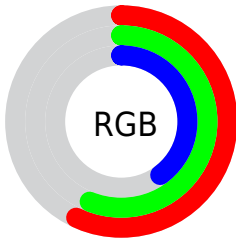

Distribution

- Red (57%)
- Green (56%)
- Blue (40%)