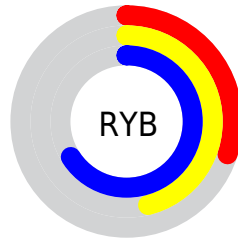

- Red (30%)
- Yellow (46%)
- Blue (66%)