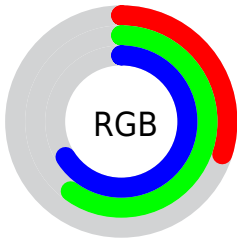

Distribution

- Red (30%)
- Green (60%)
- Blue (66%)