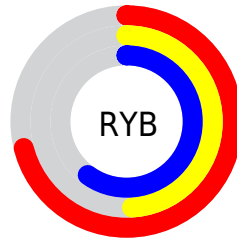

- Red (71%)
- Yellow (49%)
- Blue (60%)