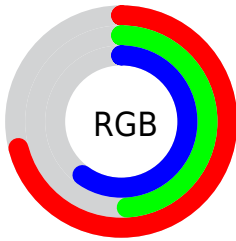

Distribution

- Red (71%)
- Green (49%)
- Blue (60%)