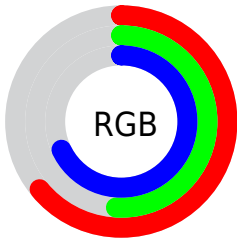

Distribution

- Red (64%)
- Green (51%)
- Blue (68%)