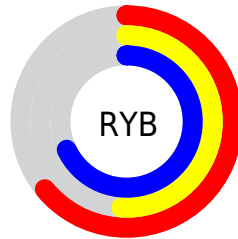

- Red (64%)
- Yellow (51%)
- Blue (68%)