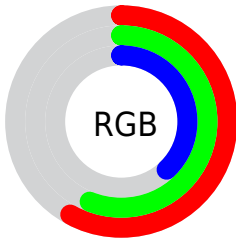

Distribution

- Red (58%)
- Green (56%)
- Blue (38%)