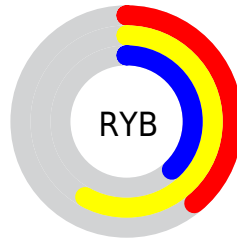

- Red (39%)
- Yellow (58%)
- Blue (38%)