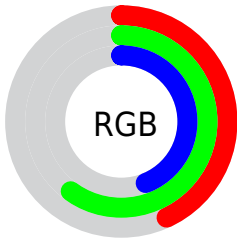

Distribution

Red (43%)

Green (60%)

Blue (44%)