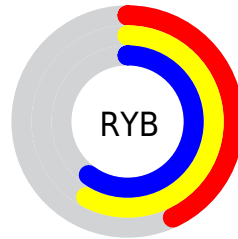

## Conversions Part 2

<b>Format</b>	<b>Color</b>
<b>RYB</b>	109, 148, 152
Decimal	7182449
CIELab	59.00, -22.84, 15.92
CIELCh	59, 27.840, 145.113
Yxy	27.0277, 0.3055, 0.4005
Android (android.graphics.Color)	4285372529 (0xFF6D9871)
YUV	134.6970, -10.6966, -22.5363
Hunter-Lab	51.9882, -20.1796, 13.7643

A 20% lighter version of the original color is  $79, 27.400, 144.920$ , and  $39, 27.859, 144.980$  is the 20% darker color. If you saturate the color by 10%, you get  $58, 37.540, 144.195$ , and if you desaturate by 10%, it is  $60, 17.968, 145.908$ .

# Distribution

Red (43%)

Green (60%)

Blue (44%)

Red (43%)

Yellow (58%)

Blue (60%)

Cyan (28%)