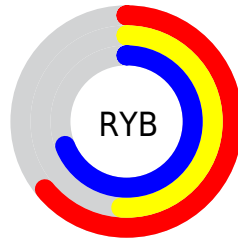

- Red (64%)
- Yellow (51%)
- Blue (69%)