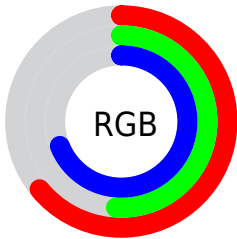

Distribution

- Red (64%)
- Green (51%)
- Blue (69%)