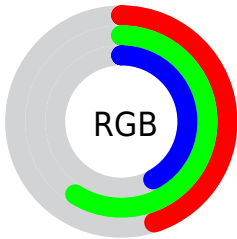

Distribution

Red (45%)

Green (59%)

Blue (42%)