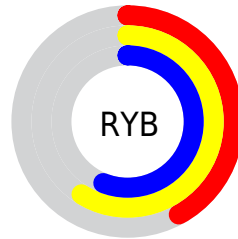

# Details

The CIELCh color  $59, 28.480, 137.198$  is a dark color, and the websafe version is hex  $669966$ . A complement of this color would be  $50, 28.863, 319.926$ , and the grayscale version is  $57, 0.007, 296.813$ .

A 20% lighter version of the original color is  $79, 28.026, 137.187$ , and  $39, 28.551, 136.819$  is the 20% darker color. If you saturate the color by 10%, you get  $58, 38.132, 136.575$ , and if you desaturate by 10%, it is  $60, 18.681, 137.770$ .

# Distribution

Red (45%)

Green (59%)

Blue (42%)

Red (42%)

Yellow (59%)

Blue (56%)

Cyan (23%)