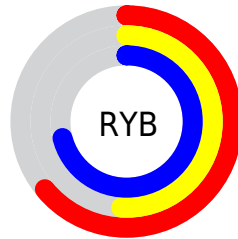

Details

The CIELCh color **59, 30.679, 314.987** is a light color, and the websafe version is hex **996699**. A complement of this color would be **70, 29.900, 132.552**, and the grayscale version is **60, 0.008, 296.813**.

A 20% lighter version of the original color is **79, 30.790, 314.816**, and **39, 30.889, 315.293** is the 20% darker color. If you saturate the color by 10%, you get **54, 41.983, 315.428**, and if you desaturate by 10%, it is **64, 19.441, 314.542**.

Distribution

Red (64%)

Green (51%)

Blue (71%)

Red (64%)

Yellow (51%)

Blue (71%)

Cyan (10%)