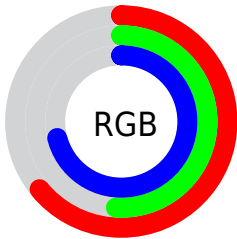

Distribution

Red (64%)

Green (51%)

Blue (71%)