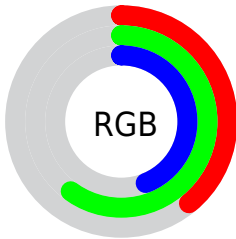

Distribution

Red (39%)

Green (60%)

Blue (44%)