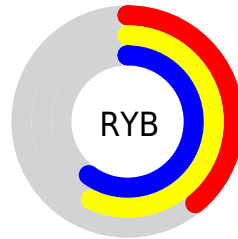

## Conversions Part 2

<b>Format</b>	<b>Color</b>
<a href="#">RYB</a>	<a href="#">100, 145, 154</a>
Decimal	<a href="#">6593135</a>
CIELab	<a href="#">59.00, -27.24, 17.05</a>
CIElCh	<a href="#">59, 32.132, 147.955</a>
Yxy	<a href="#">27.0277, 0.2989, 0.4094</a>
Android (android.graphics.Color)	<a href="#">4284783215 (0xFF649A6F)</a>
YUV	<a href="#">132.9520, -10.8223, -28.8989</a>
Hunter-Lab	<a href="#">51.9882, -23.2446, 14.4314</a>

# Details

The CIELCh color  $59, 32.132, 147.955$  is a dark color, and the websafe version is hex  $669966$ . A complement of this color would be  $50, 32.267, 332.882$ , and the grayscale version is  $56, 0.007, 296.813$ .

A 20% lighter version of the original color is  $79, 32.151, 147.835$ , and  $39, 31.782, 148.021$  is the 20% darker color. If you saturate the color by 10%, you get  $58, 40.980, 146.894$ , and if you desaturate by 10%, it is  $60, 23.022, 148.876$ .

# Distribution

Red (39%)

Green (60%)

Blue (44%)

Red (39%)

Yellow (57%)

Blue (60%)

Cyan (35%)