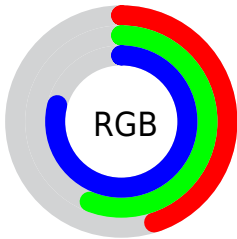

Distribution

- Red (45%)
- Green (56%)
- Blue (79%)