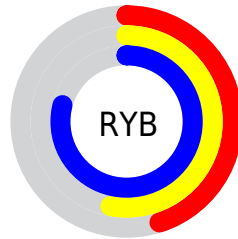

- Red (45%)
- Yellow (53%)
- Blue (79%)