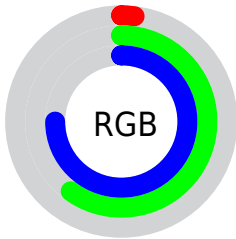

Distribution

- Red (2%)
- Green (60%)
- Blue (75%)