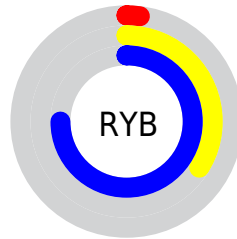

- Red (2%)
- Yellow (34%)
- Blue (75%)