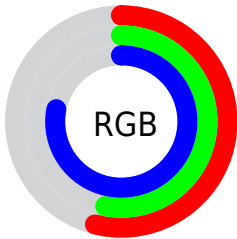

Distribution

Red (54%)

Green (53%)

Blue (78%)