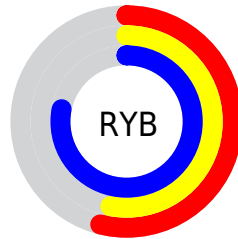

## Conversions Part 2

<b>Format</b>	<b>Color</b>
<a href="#">RYB</a>	<a href="#">138, 136, 198</a>
Decimal	<a href="#">9078982</a>
CIELab	<a href="#">59.00, 14.93, -31.88</a>
CIElCh	<a href="#">59, 35.199, 295.095</a>
Yxy	<a href="#">27.0277, 0.2593, 0.2383</a>
Android (android.graphics.Color)	<a href="#">4287269062 (0xFF8A88C6)</a>
YUV	<a href="#">143.6660, 26.7867, -4.9691</a>
Hunter-Lab	<a href="#">51.9882, 10.0156, -28.6115</a>

# Details

The CIELCh color  $59, 35.199, 295.095$  is a light color, and the websafe version is hex  $9999CC$ . A complement of this color would be  $78, 32.614, 108.589$ , and the grayscale version is  $60, 0.008, 296.813$ .

A 20% lighter version of the original color is  $79, 35.373, 295.340$ , and  $39, 35.514, 295.396$  is the 20% darker color. If you saturate the color by 10%, you get  $52, 47.424, 296.683$ , and if you desaturate by 10%, it is  $66, 23.467, 293.727$ .

# Distribution

Red (54%)

Green (53%)

Blue (78%)

Red (54%)

Yellow (53%)

Blue (78%)

Cyan (30%)