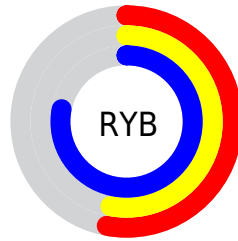

- Red (53%)
- Yellow (53%)
- Blue (78%)