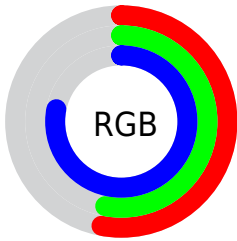

Distribution

- Red (53%)
- Green (53%)
- Blue (78%)