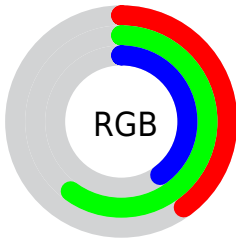

Distribution

Red (40%)

Green (60%)

Blue (40%)