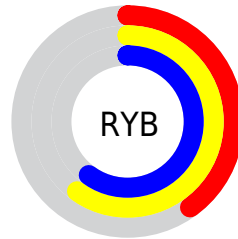

# Details

The CIELCh color  $59, 35.733, 142.077$  is a dark color, and the websafe version is hex  $669966$ . A complement of this color would be  $50, 35.713, 326.213$ , and the grayscale version is  $56, 0.007, 296.813$ .

A 20% lighter version of the original color is  $79, 36.022, 141.762$ , and  $39, 35.582, 141.824$  is the 20% darker color. If you saturate the color by 10%, you get  $58, 45.942, 141.126$ , and if you desaturate by 10%, it is  $60, 25.192, 142.913$ .

# Distribution

Red (40%)

Green (60%)

Blue (40%)

Red (40%)

Yellow (60%)

Blue (60%)

Cyan (34%)