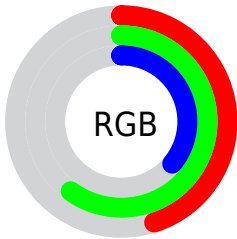

Distribution

Red (45%)

Green (60%)

Blue (36%)