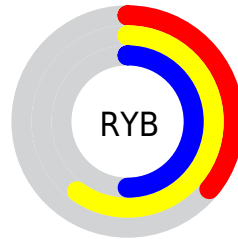

A 20% lighter version of the original color is  $79, 36.643, 130.335$ , and  $39, 36.846, 130.471$  is the 20% darker color. If you saturate the color by 10%, you get  $58, 45.711, 129.876$ , and if you desaturate by 10%, it is  $60, 27.836, 130.819$ .

# Distribution

Red (45%)

Green (60%)

Blue (36%)

Red (36%)

Yellow (60%)

Blue (50%)

Cyan (24%)