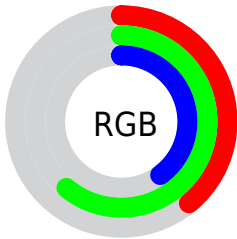

Distribution

- Red (39%)
- Green (61%)
- Blue (40%)