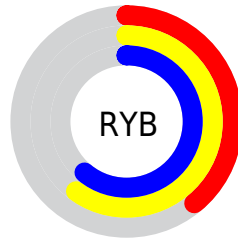

- Red (39%)
- Yellow (60%)
- Blue (61%)