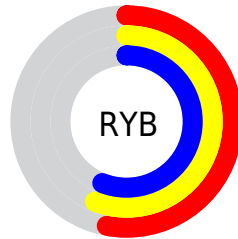

- Red (53%)
- Yellow (56%)
- Blue (56%)