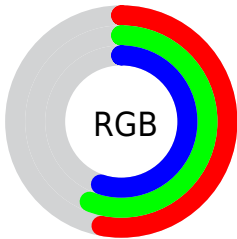

Distribution

- Red (53%)
- Green (56%)
- Blue (55%)