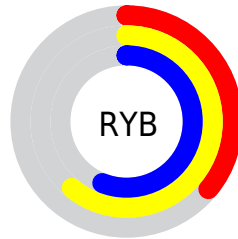

A 20% lighter version of the original color is  $79, 41.160, 136.501$ , and  $39, 40.660, 136.777$  is the 20% darker color. If you saturate the color by 10%, you get  $58, 50.427, 135.806$ , and if you desaturate by 10%, it is  $60, 31.259, 137.104$ .

# Distribution

Red (41%)

Green (61%)

Blue (36%)

Red (36%)

Yellow (61%)

Blue (56%)

Cyan (33%)