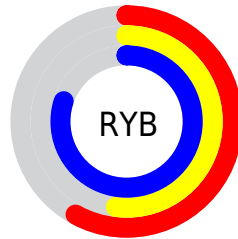

- Red (58%)
- Yellow (52%)
- Blue (80%)