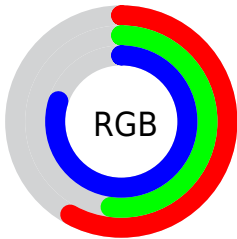

Distribution

- Red (58%)
- Green (52%)
- Blue (80%)