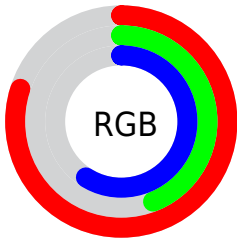

Distribution

Red (80%)

Green (44%)

Blue (59%)