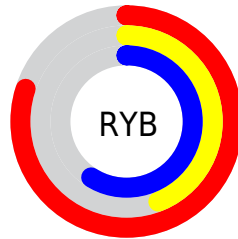

# Details

The CIELCh color **59, 40.968, 353.776** is a light color, and the websafe version is hex **CC6699**. A complement of this color would be **76, 37.758, 163.899**, and the grayscale version is **60, 0.008, 296.813**.

A 20% lighter version of the original color is **78, 37.984, 351.124**, and **39, 40.568, 353.920** is the 20% darker color. If you saturate the color by 10%, you get **55, 49.569, 355.546**, and if you desaturate by 10%, it is **64, 31.849, 352.309**.

# Distribution

Red (80%)

Green (44%)

Blue (59%)

Red (80%)

Yellow (44%)

Blue (59%)

Cyan (0%)