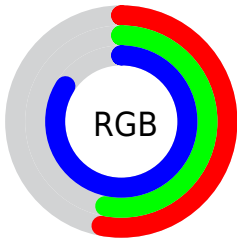

Distribution

- Red (53%)
- Green (53%)
- Blue (84%)