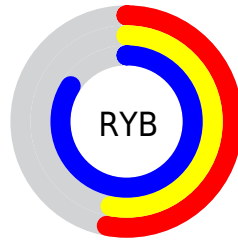

- Red (53%)
- Yellow (53%)
- Blue (84%)