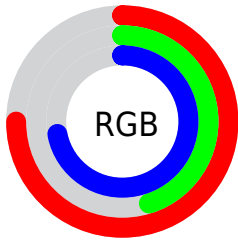

Distribution

Red (75%)

Green (45%)

Blue (72%)