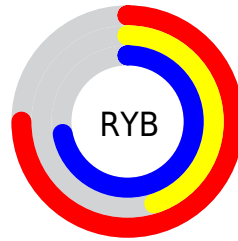

# Details

The CIELCh color **59, 45.998, 330.174** is a light color, and the websafe version is hex **996699**. A complement of this color would be **71, 46.024, 144.732**, and the grayscale version is **61, 0.008, 296.813**.

A 20% lighter version of the original color is **79, 45.753, 330.388**, and **39, 46.103, 330.126** is the 20% darker color. If you saturate the color by 10%, you get **55, 56.663, 330.766**, and if you desaturate by 10%, it is **63, 34.642, 329.574**.

# Distribution

Red (75%)

Green (45%)

Blue (72%)

Red (75%)

Yellow (45%)

Blue (72%)

Cyan (0%)