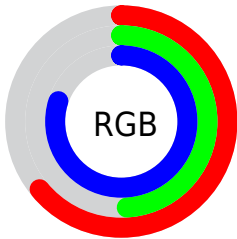

Distribution

- Red (64%)
- Green (49%)
- Blue (80%)