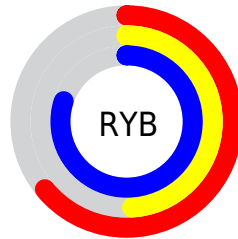

- Red (64%)
- Yellow (49%)
- Blue (80%)