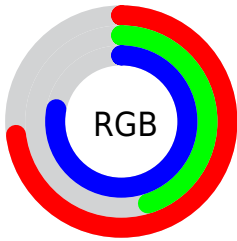

Distribution

Red (73%)

Green (45%)

Blue (78%)