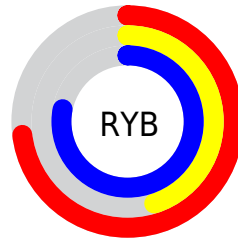

# Details

The CIELCh color  $59, 52.603, 321.656$  is a light color, and the websafe version is hex `CC66CC`. A complement of this color would be  $74, 51.889, 137.320$ , and the grayscale version is  $61, 0.008, 296.813$ .

A 20% lighter version of the original color is  $79, 51.320, 322.091$ , and  $39, 52.822, 321.508$  is the 20% darker color. If you saturate the color by 10%, you get  $55, 64.369, 322.015$ , and if you desaturate by 10%, it is  $64, 40.231, 321.239$ .

# Distribution

Red (73%)

Green (45%)

Blue (78%)

Red (73%)

Yellow (45%)

Blue (78%)

Cyan (7%)