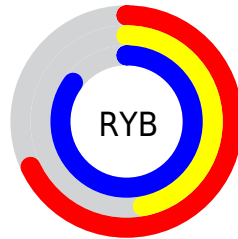

- Red (68%)
- Yellow (47%)
- Blue (85%)