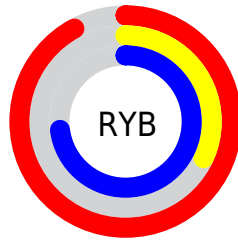

- Red (92%)
- Yellow (32%)
- Blue (73%)