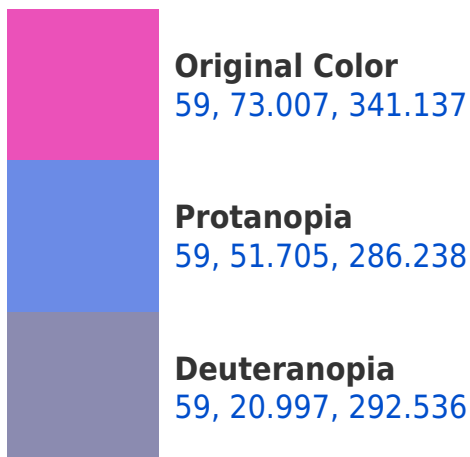

# Black Background

This preview shows how the CIELCh color 59, 73.007, 341.137 looks on a black background.

## Background

This preview shows how black text looks on a background with the CIELCh color 59, 73.007, 341.137.

This preview shows how white text looks on a background with the CIELCh color 59, 73.007, 341.137.

## Dichromacy

**Tritanopia**  
59, 54.107, 22.553

# Trichromacy

**Original Color**  
59, 73.007, 341.137

**Protanomaly**  
57, 55.917, 307.433

**Deuteranomaly**  
57, 39.908, 323.864

**Tritanomaly**  
59, 56.937, 4.413