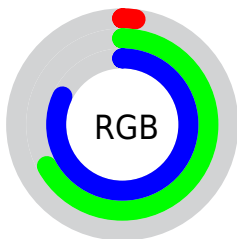

Distribution

- Red (2%)
- Green (67%)
- Blue (82%)