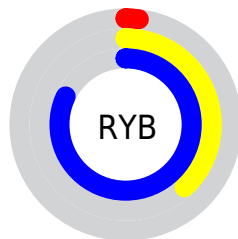

- Red (2%)
- Yellow (38%)
- Blue (82%)