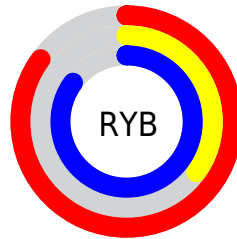

Red (85%)

Yellow (35%)

Blue (85%)