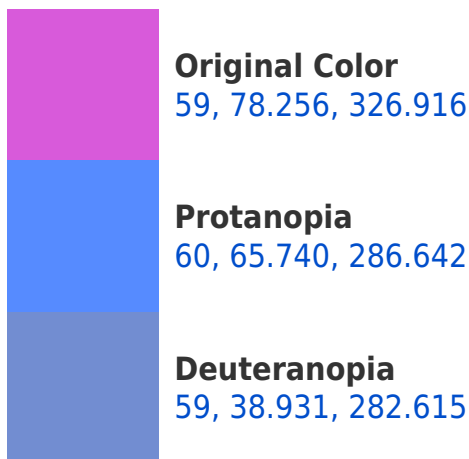

## Background

This preview shows how black text looks on a background with the CIELCh color 59, 78.256, 326.916.

This preview shows how white text looks on a background with the CIELCh color 59, 78.256, 326.916.

## Dichromacy

**Tritanopia**  
59, 37.391, 17.187

# Trichromacy

**Original Color**  
59, 78.256, 326.916

**Protanomaly**  
57, 68.830, 300.071

**Deuteranomaly**  
58, 51.525, 305.322

**Tritanomaly**  
59, 47.021, 348.837

# Monochromacy

**Original Color**  
59, 78.256, 326.916

**Achromatopsia**  
59, 0.008, 296.813

**Achromatomaly**  
58, 31.600, 325.312