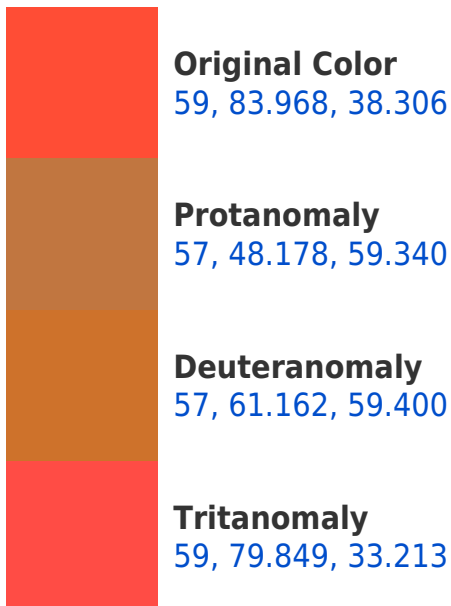

A 20% lighter version of the original color is **69, 57.087, 42.302**, and **40, 82.873, 39.170** is the 20% darker color. If you saturate the color by 10%, you get **56, 94.713, 40.201**, and if you desaturate by 10%, it is **62, 72.041, 36.384**.

This preview shows how white text looks on a background with the CIELCh color 59, 84.446, 38.360.

Color Blindness Simulation

Color vision deficiency is a very complex topic, and I could not describe the different causes any better than Wikipedia does, so if you want to learn more, you should check out their [article about color blindness](#).

Dichromacy

Original Color

59, 83.968, 38.306

Protanopia

59, 39.585, 95.661

Deuteranopia

59, 55.312, 82.419

Tritanopia
59, 77.867, 29.842

Trichromacy

Monochromacy

CSS Examples

Text

The CSS property to change the color of the text to CIELCh 59, 84.446, 38.360 is called "color". The color property can be set on classes, ids or directly on the HTML element.