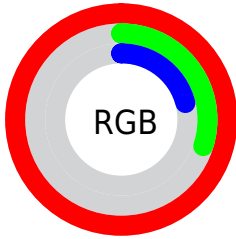

Distribution

- Red (100%)
- Green (30%)
- Blue (21%)