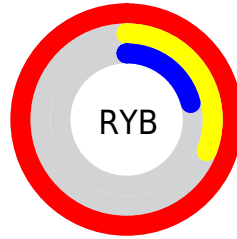

- Red (100%)
- Yellow (31%)
- Blue (21%)